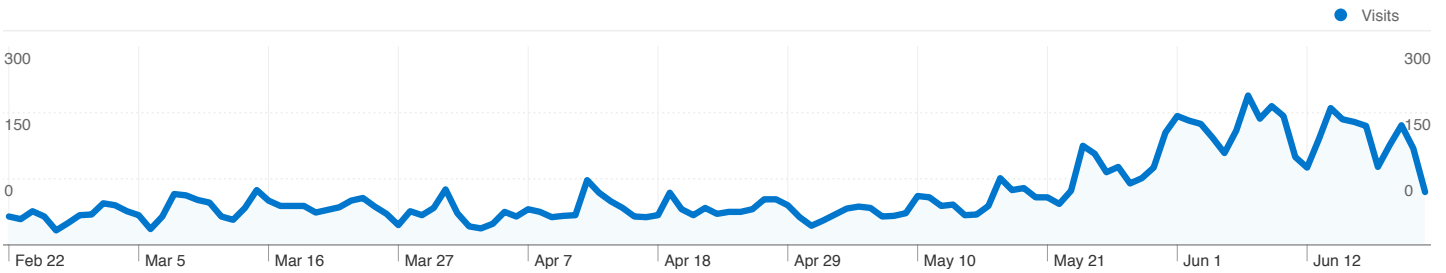

All traffic sources sent a total of 9,687 visits

- 12.44% Direct Traffic
- 16.71% Referring Sites
- 70.85% Search Engines

- **Search Engines**
  6,863.00 (70.85%)
- **Referring Sites**
  1,619.00 (16.71%)
- **Direct Traffic**
  1,205.00 (12.44%)

Top Traffic Sources

Sources	Visits	% visits	Keywords	Visits	% visits
google (organic)	6,778	69.97%	nick dowse	1,020	14.86%
(direct) ((none))	1,205	12.44%	nick dowse law notes	937	13.65%
hill-judge-riedel-	835	8.62%	qut law notes	775	11.29%
facebook.com (referral)	563	5.81%	dowse notes	417	6.08%
bing (organic)	62	0.64%	nick dowse notes	407	5.93%