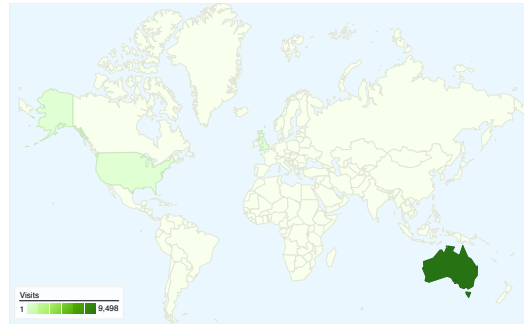

Map Overlay

Traffic Sources Overview

- **Search Engines**
  6,863.00 (70.85%)
- **Referring Sites**
  1,619.00 (16.71%)
- **Direct Traffic**
  1,205.00 (12.44%)

Content Overview

Pages	Pageviews	% Pageviews
/lawnotes/	10,660	59.61%
/	3,340	18.68%
/blog/	1,229	6.87%
/IRL/IRL.html	664	3.71%
/blog/files/tag-qut002c-law-	651	3.64%