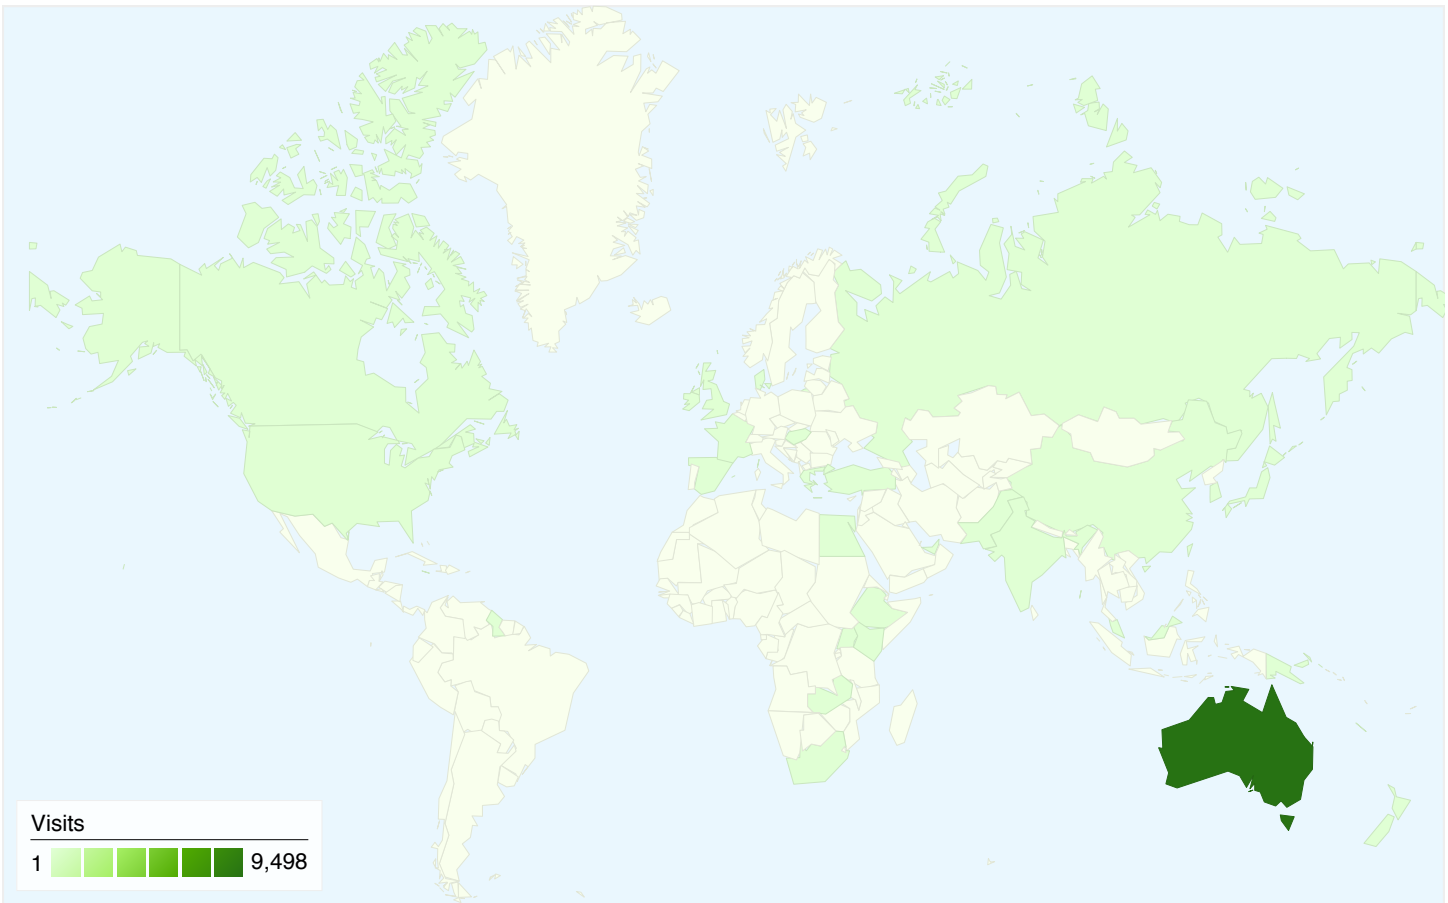

Visitors
4,869

Map Overlay

Traffic Sources Overview

- **Search Engines**
6,863.00 (70.85%)
- **Referring Sites**
1,619.00 (16.71%)
- **Direct Traffic**
1,205.00 (12.44%)

Content Overview

Pages	Pageviews	% Pageviews
/lawnotes/	10,660	59.61%
/	3,340	18.68%
/blog/	1,229	6.87%
/IRL/IRL.html	664	3.71%
/blog/files/tag-qut002c-law-	651	3.64%

4,869 people visited this site

9,687 Visits

4,869 Absolute Unique Visitors

17,882 Pageviews

1.85 Average Pageviews

00:01:18 Time on Site

66.76% Bounce Rate

46.54% New Visits

All traffic sources sent a total of 9,687 visits

-  12.44% Direct Traffic
-  16.71% Referring Sites
-  70.85% Search Engines

- **Search Engines**
6,863.00 (70.85%)
- **Referring Sites**
1,619.00 (16.71%)
- **Direct Traffic**
1,205.00 (12.44%)

9,687 visits came from 35 countries/territories

Site Usage						
Visits	Pages/Visit	Avg. Time on Site	% New Visits	Bounce Rate		
9,687 % of Site Total: 100.00%	1.85 Site Avg: 1.85 (0.00%)	00:01:18 Site Avg: 00:01:18 (0.00%)	46.60% Site Avg: 46.54% (0.13%)	66.76% Site Avg: 66.76% (0.00%)		
Country/Territory	Visits	Pages/Visit	Avg. Time on Site	% New Visits	Bounce Rate	
Australia	9,498	1.84	00:01:18	45.99%	66.74%	
United Kingdom	42	1.79	00:01:59	88.10%	64.29%	
United States	32	1.69	00:00:27	87.50%	78.12%	
Hong Kong	27	2.19	00:02:11	44.44%	59.26%	
Singapore	8	3.38	00:05:27	50.00%	37.50%	
Canada	7	1.29	00:00:04	100.00%	85.71%	
United Arab Emirates	7	2.14	00:00:45	0.00%	42.86%	
Japan	7	3.86	00:01:38	57.14%	57.14%	
Russia	6	1.00	00:00:00	100.00%	100.00%	