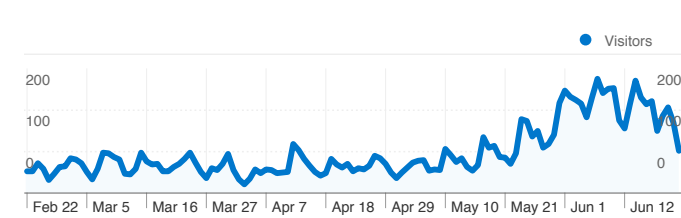

Site Usage

9,687 Visits

66.76% Bounce Rate

17,882 Pageviews

00:01:18 Avg. Time on Site

1.85 Pages/Visit

46.54% % New Visits

Visitors Overview

4,869 people visited this site

9,687 Visits

4,869 Absolute Unique Visitors

17,882 Pageviews

1.85 Average Pageviews

00:01:18 Time on Site

66.76% Bounce Rate

46.54% New Visits

9,687 visits came from 35 countries/territories

Site Usage						
Visits	Pages/Visit	Avg. Time on Site	% New Visits	Bounce Rate		
9,687 % of Site Total: 100.00%	1.85 Site Avg: 1.85 (0.00%)	00:01:18 Site Avg: 00:01:18 (0.00%)	46.60% Site Avg: 46.54% (0.13%)	66.76% Site Avg: 66.76% (0.00%)		
Country/Territory	Visits	Pages/Visit	Avg. Time on Site	% New Visits	Bounce Rate	
Australia	9,498	1.84	00:01:18	45.99%	66.74%	
United Kingdom	42	1.79	00:01:59	88.10%	64.29%	
United States	32	1.69	00:00:27	87.50%	78.12%	
Hong Kong	27	2.19	00:02:11	44.44%	59.26%	
Singapore	8	3.38	00:05:27	50.00%	37.50%	
Canada	7	1.29	00:00:04	100.00%	85.71%	
United Arab Emirates	7	2.14	00:00:45	0.00%	42.86%	
Japan	7	3.86	00:01:38	57.14%	57.14%	
Russia	6	1.00	00:00:00	100.00%	100.00%	

Jamaica	6	1.00	00:00:00	83.33%	100.00%
					1 - 10 of 35

Pages on this site were viewed a total of 17,882 times

 **17,882** Pageviews

 **14,279** Unique Views

 **66.76%** Bounce Rate

Top Content

Pages	Pageviews	% Pageviews
/lawnotes/	10,660	59.61%
/	3,340	18.68%
/blog/	1,229	6.87%
/IRL/IRL.html	664	3.71%
/blog/files/tag-qut002c-law-notes002c-exam-notes.html	651	3.64%